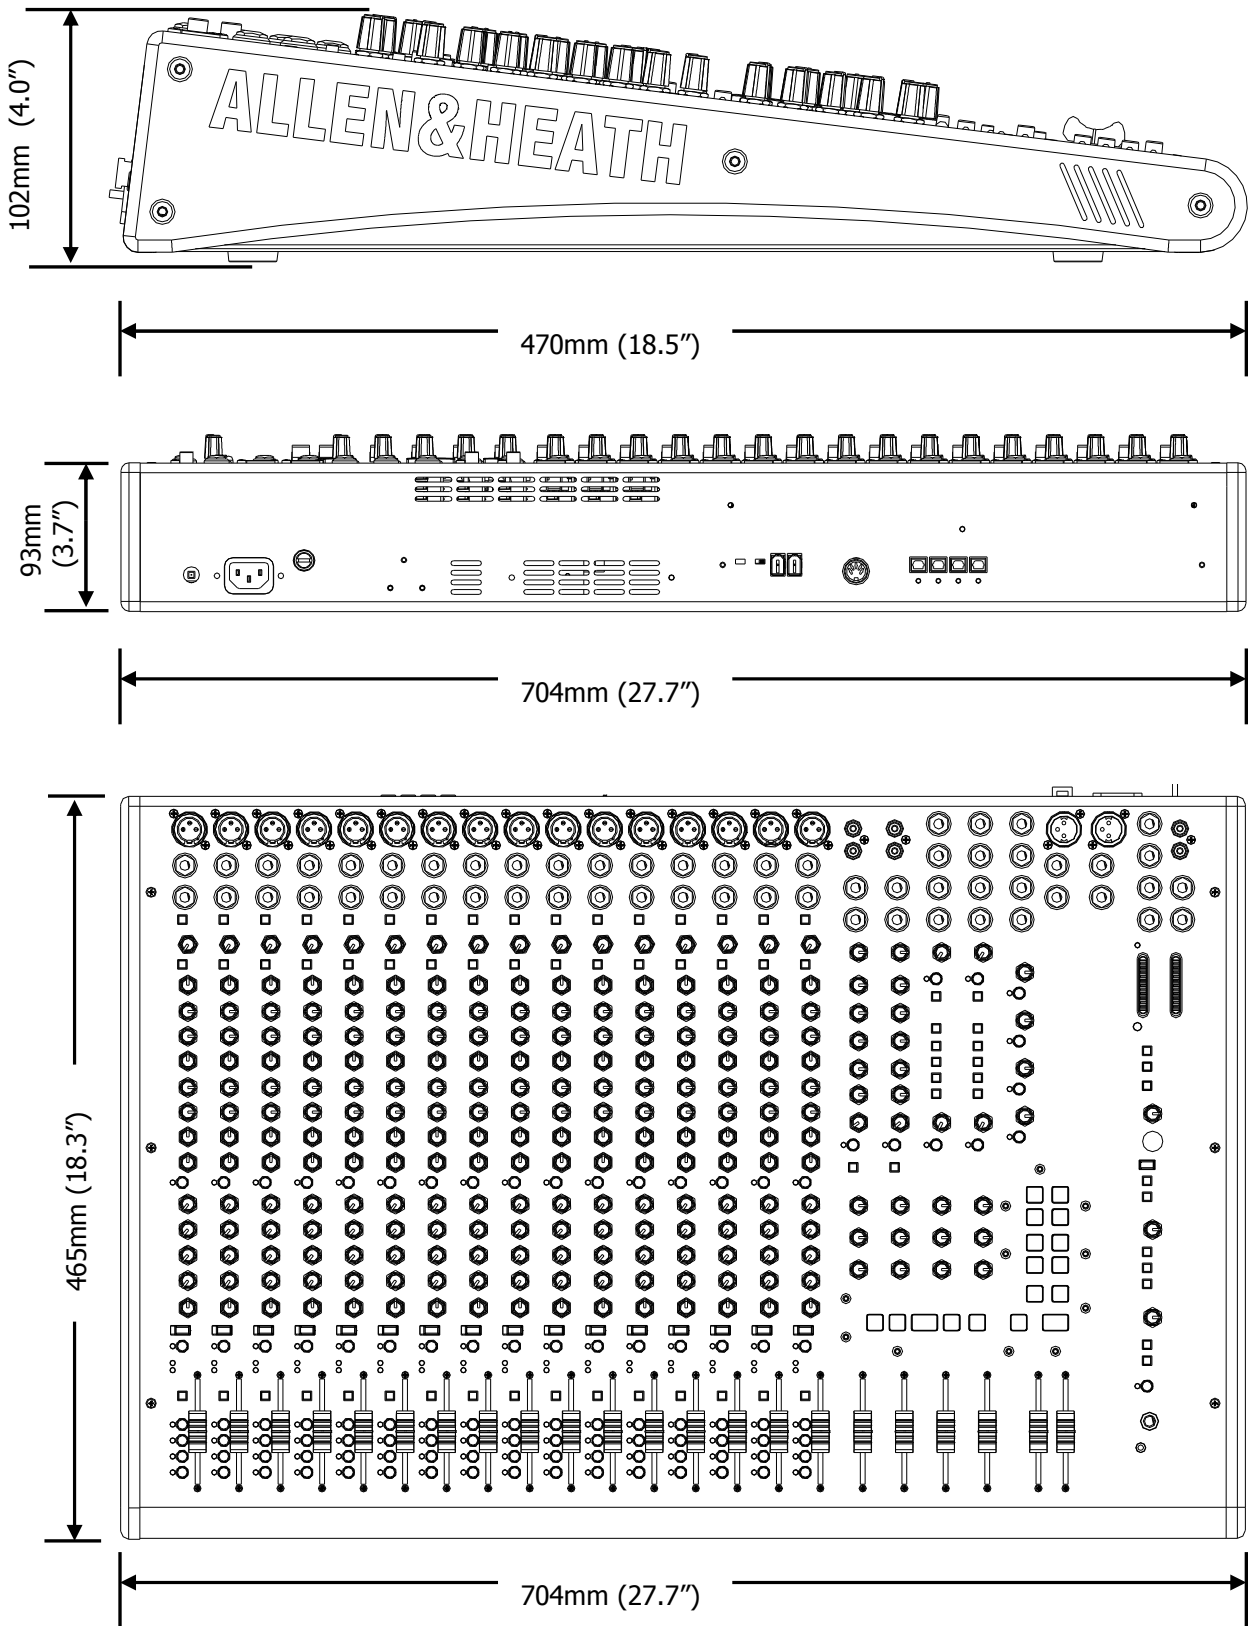

# DIMENSIONS

Weight kg (lb)		
	Unpacked	Packed
ZED-R16	14 (31 lb)	17.5 (38.5 lb)